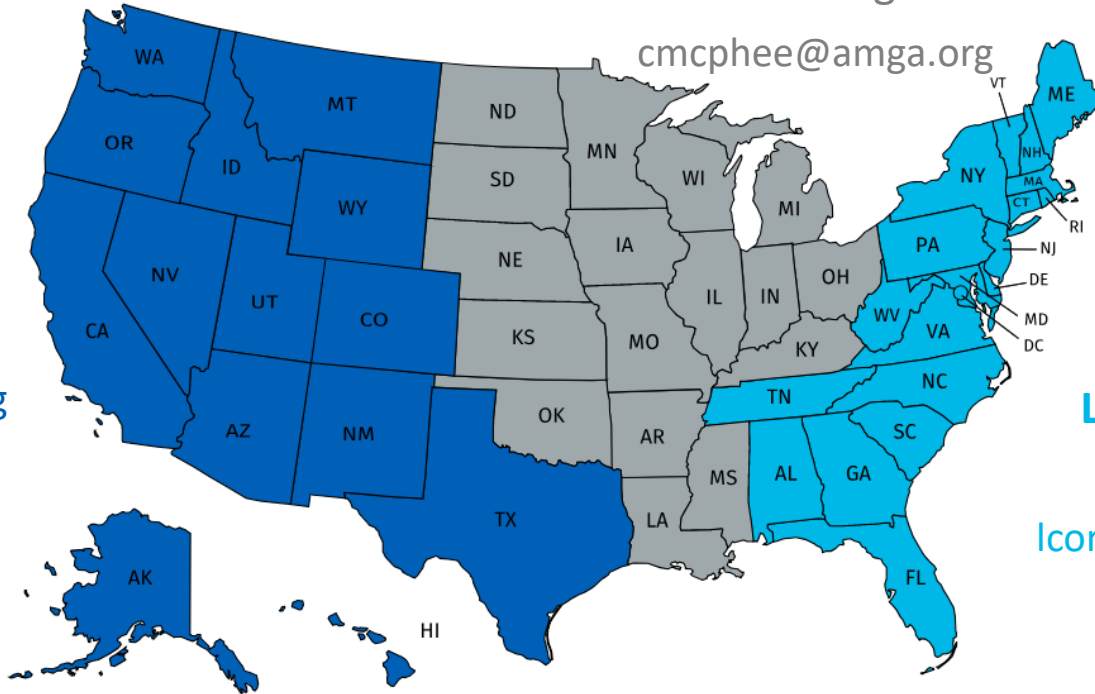

T2G Regional Liaisons

Carolyn McPhee
Central Region

cmcphee@amga.org

Mallory Temple
West Region

mtemple@amga.org

Lisa Cornbrooks
East Region

lcornbrooks@amga.org

Not sure? Email together2goal@amga.org.

*Region is based on HQ location of member.